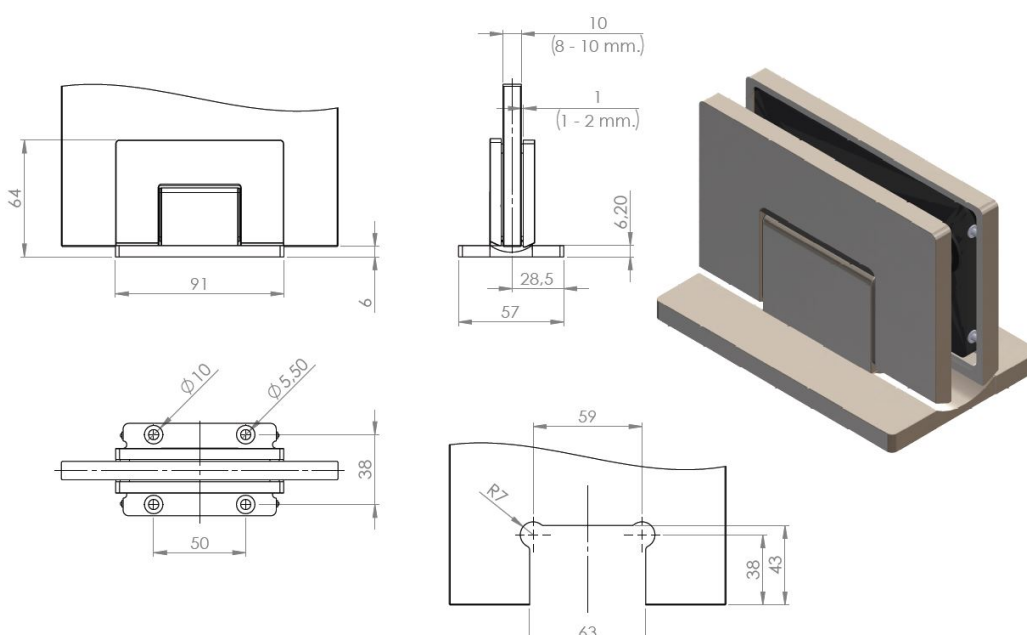

PRODUCT SHEET

Description:

Shower Hinge "Rio", Wall/Glass, Brushed Brass, Centre Back Pl, 8-10mm Glass Thickness, W/15 DG Angle Adjustment Function, & 25DG Return Function, Brass Material, Hidden Screws., Black Fiber Gaskets: 2 x 1mm & 2 x 2mm Thickness., Load Capacity Pr. Pair: 45kg

Item number:

15.23.882-7

Units	Box	Carton	HS Code	Barcode
Pcs.	1	20	8302100090	
				5704866516969

SISO A/S

Mileparken 11
DK-2740 Skovlunde
Denmark
VAT: 24786013

Phone +45 45 830 900

www.siso.dk
siso@siso.dk

Danske Bank
Nytorv Branch
Copenhagen
SWIFT: DABADKKK

Account no.
4180 3112 112936
IBAN Account
DK7230003112112936